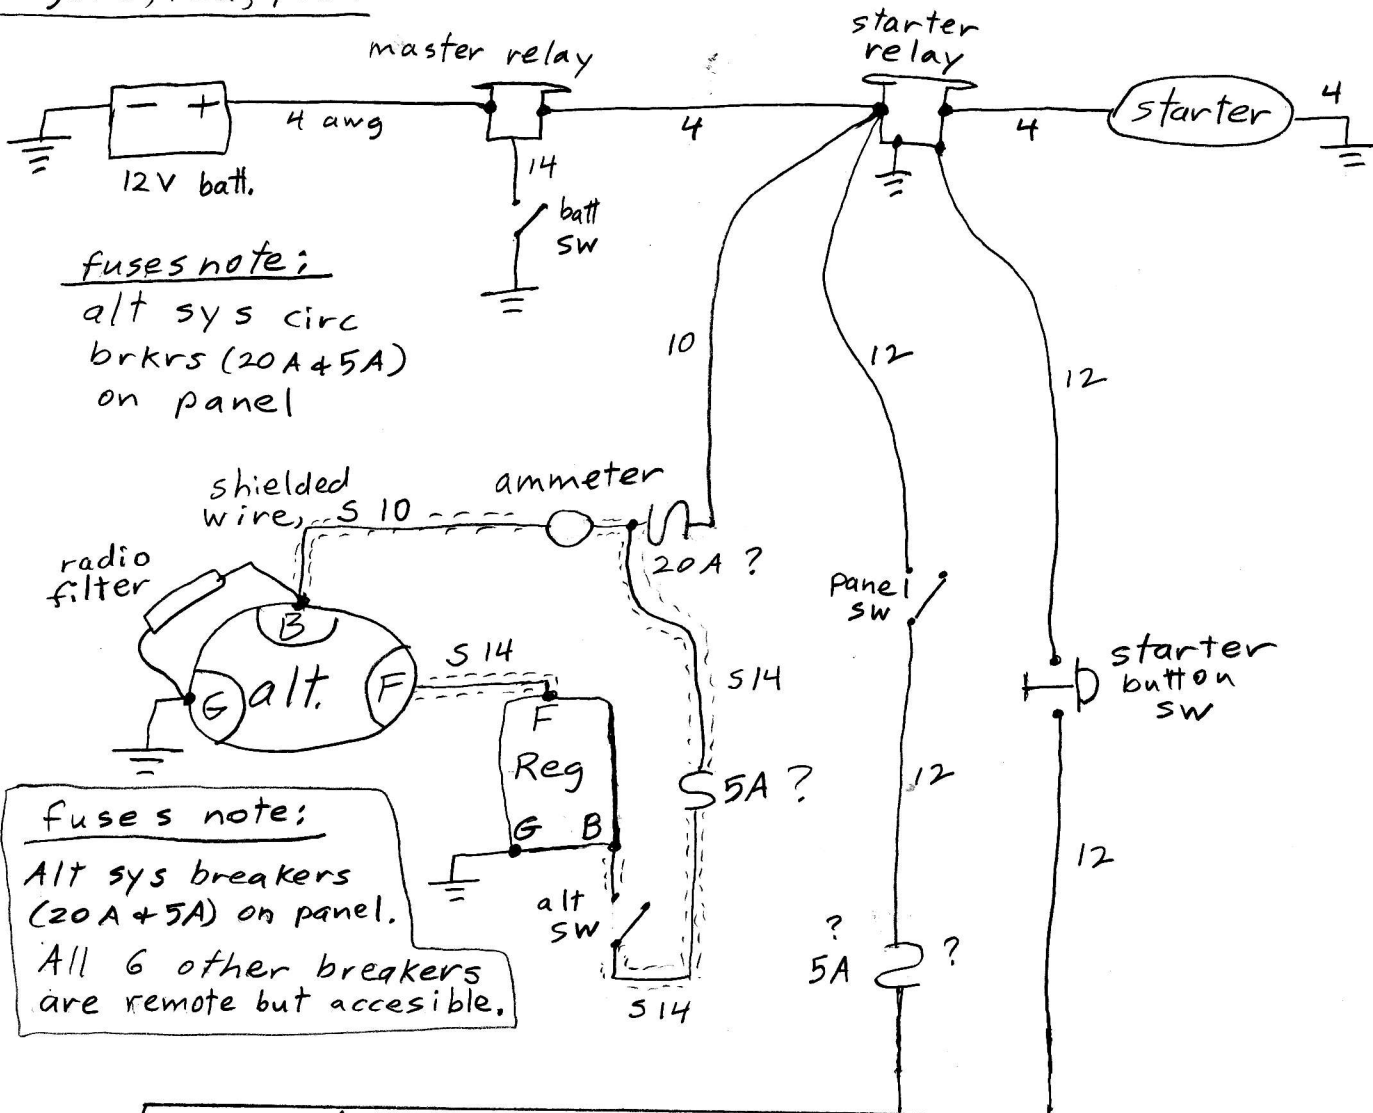

based on:  
T. Bingelis, red, p207

peter.feneht@gmail.com  
608-577-9731

fuse s note:  
Alt sys breakers (20A + 5A) on panel.  
All 6 other breakers are remote but accessible.